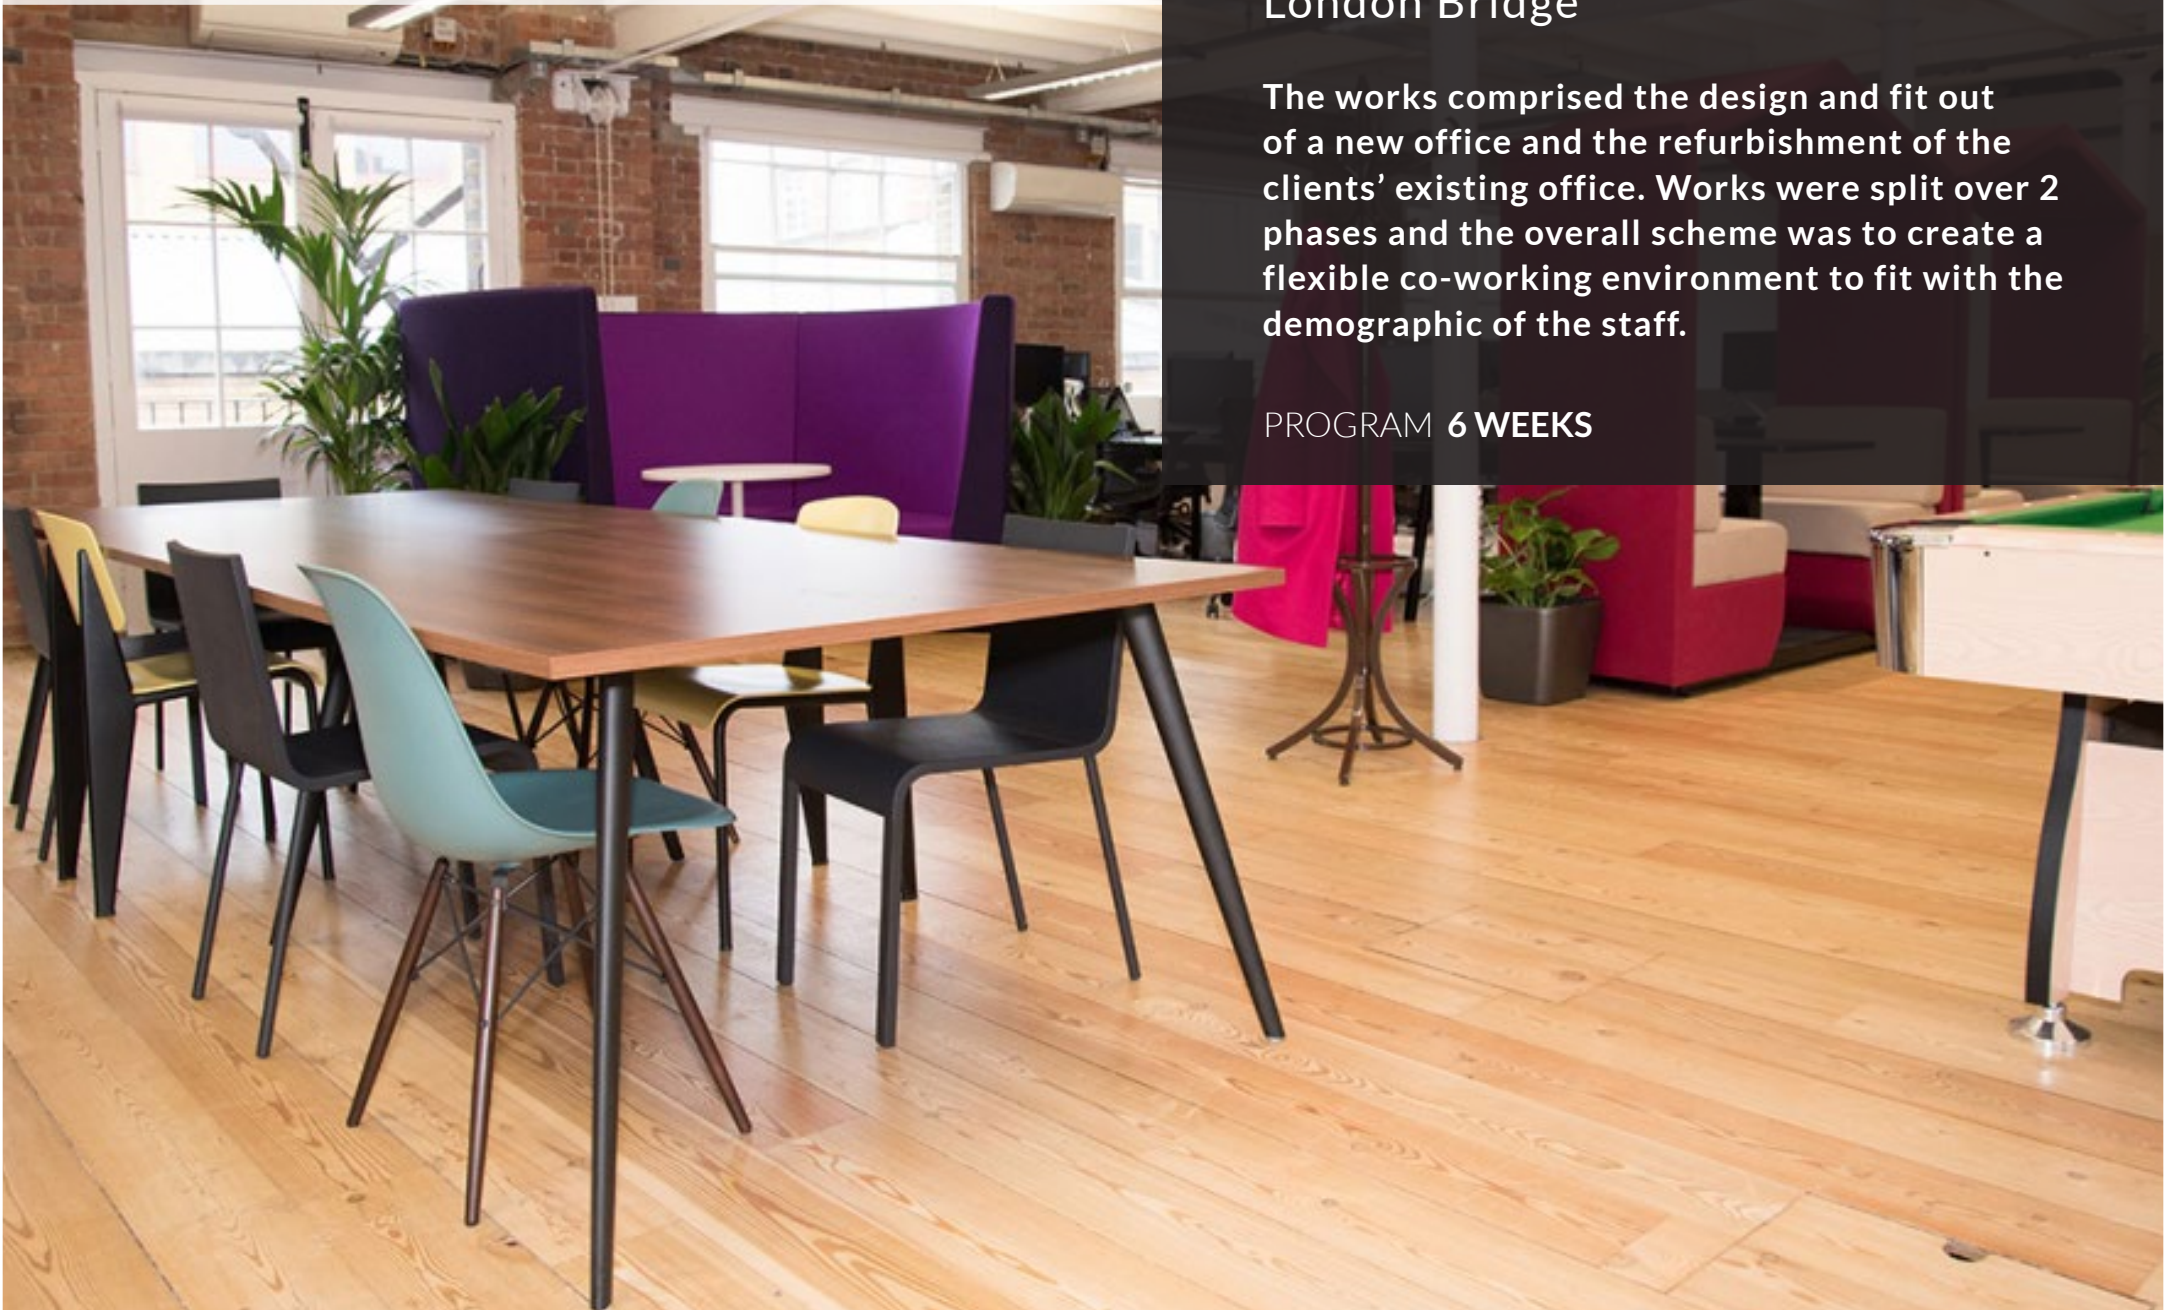

who we've done it for

ECS Digital
The Woolyard,
London Bridge

The works comprised the design and fit out of a new office and the refurbishment of the clients' existing office. Works were split over 2 phases and the overall scheme was to create a flexible co-working environment to fit with the demographic of the staff.

PROGRAM **6 WEEKS**