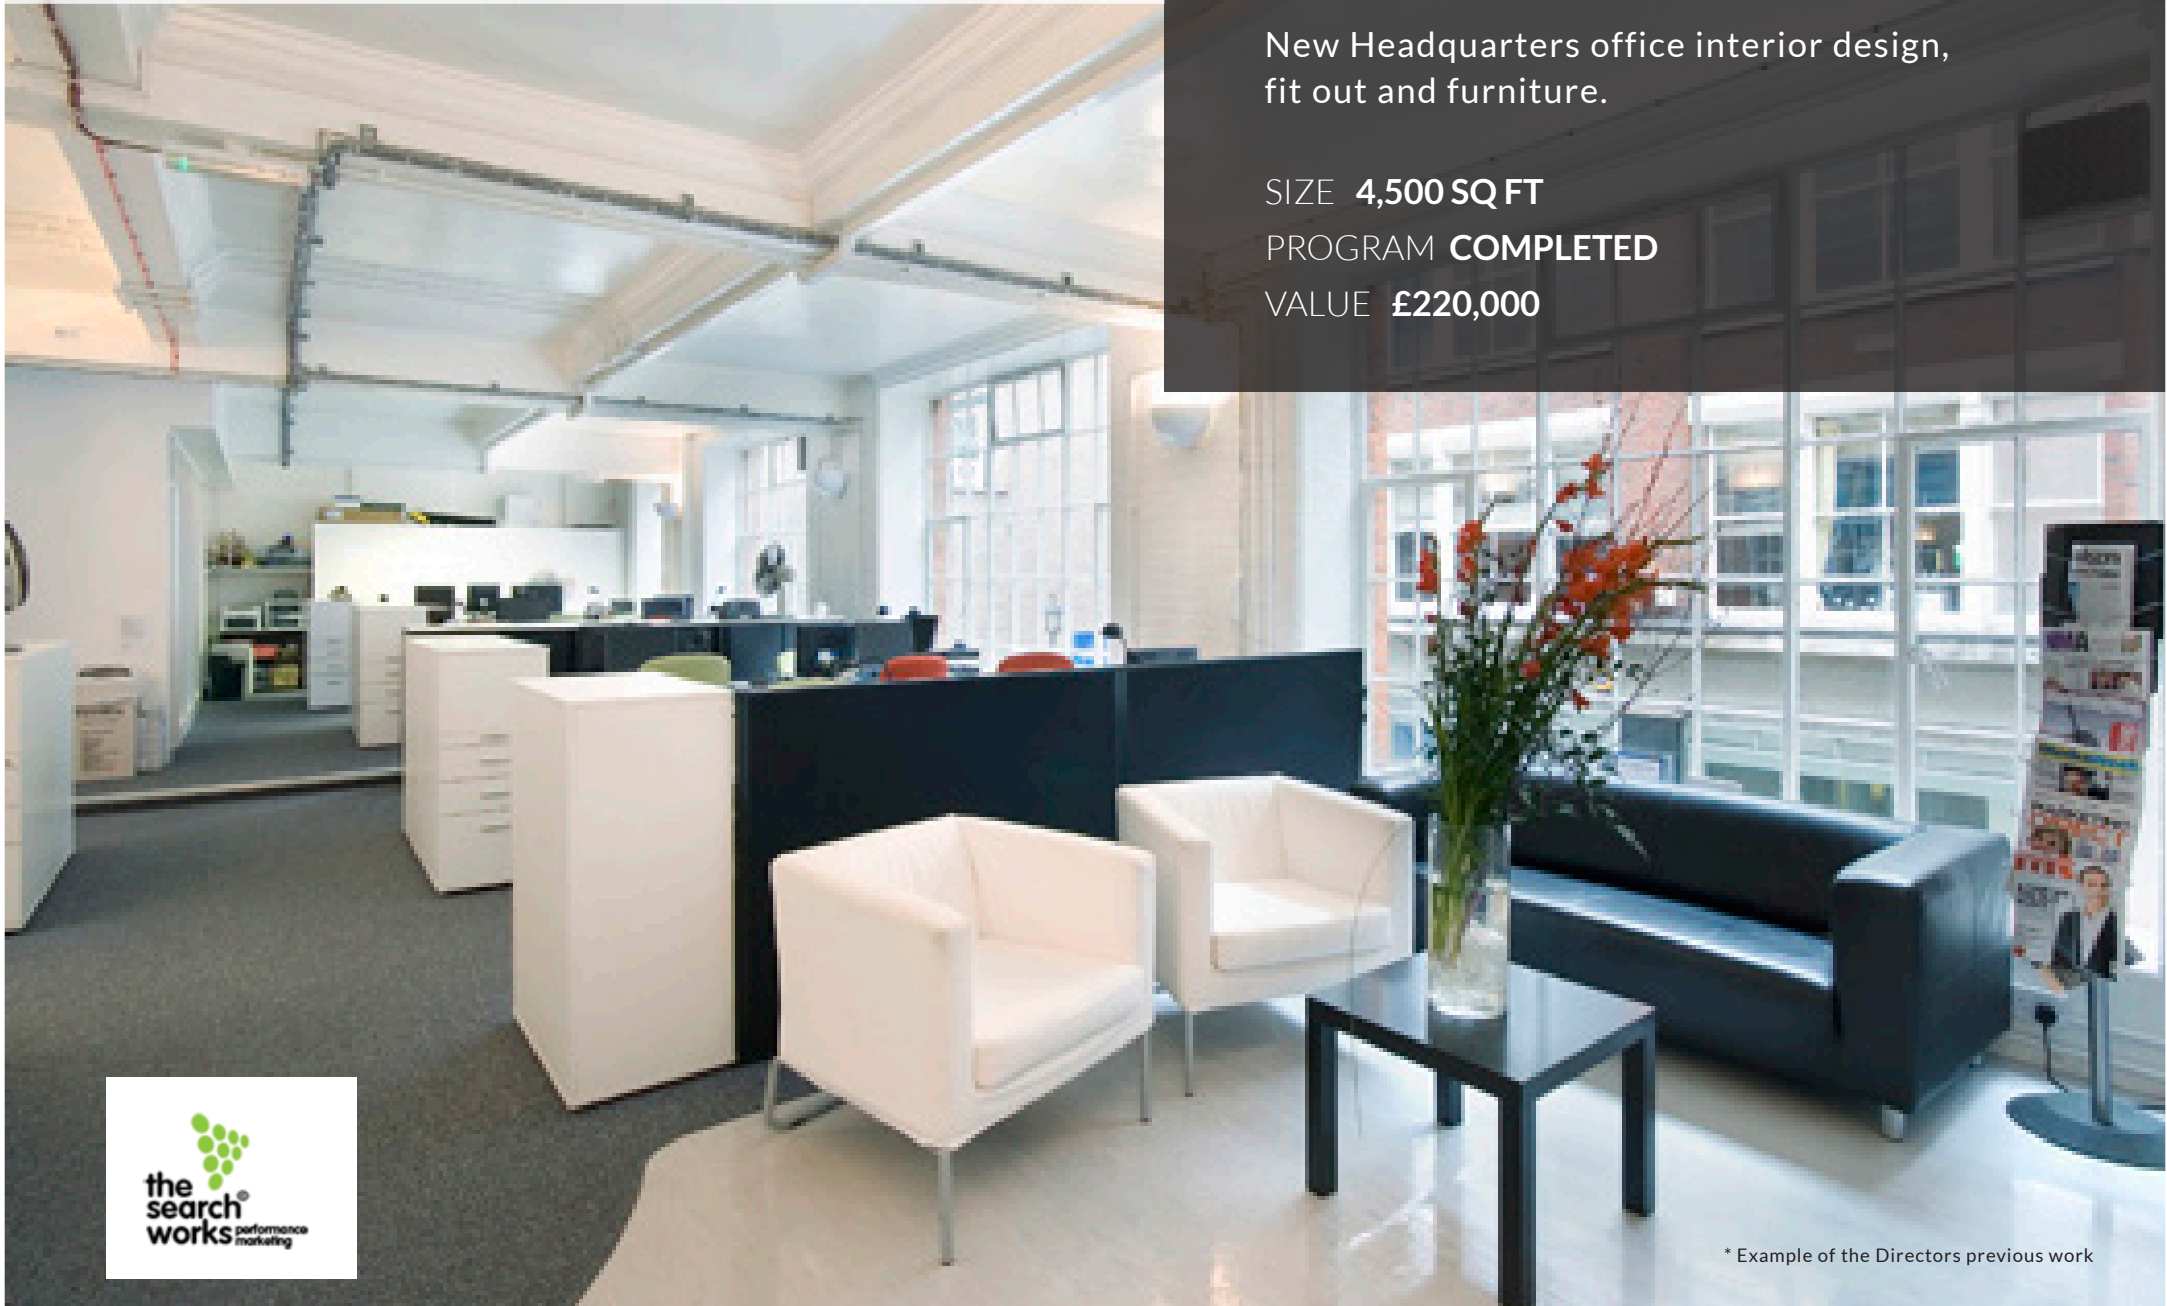

## The Search Works International Ltd

London W1 page 1

New Headquarters office interior design,  
fit out and furniture.

SIZE **4,500 SQ FT**

PROGRAM **COMPLETED**

VALUE **£220,000**

\* Example of the Directors previous work