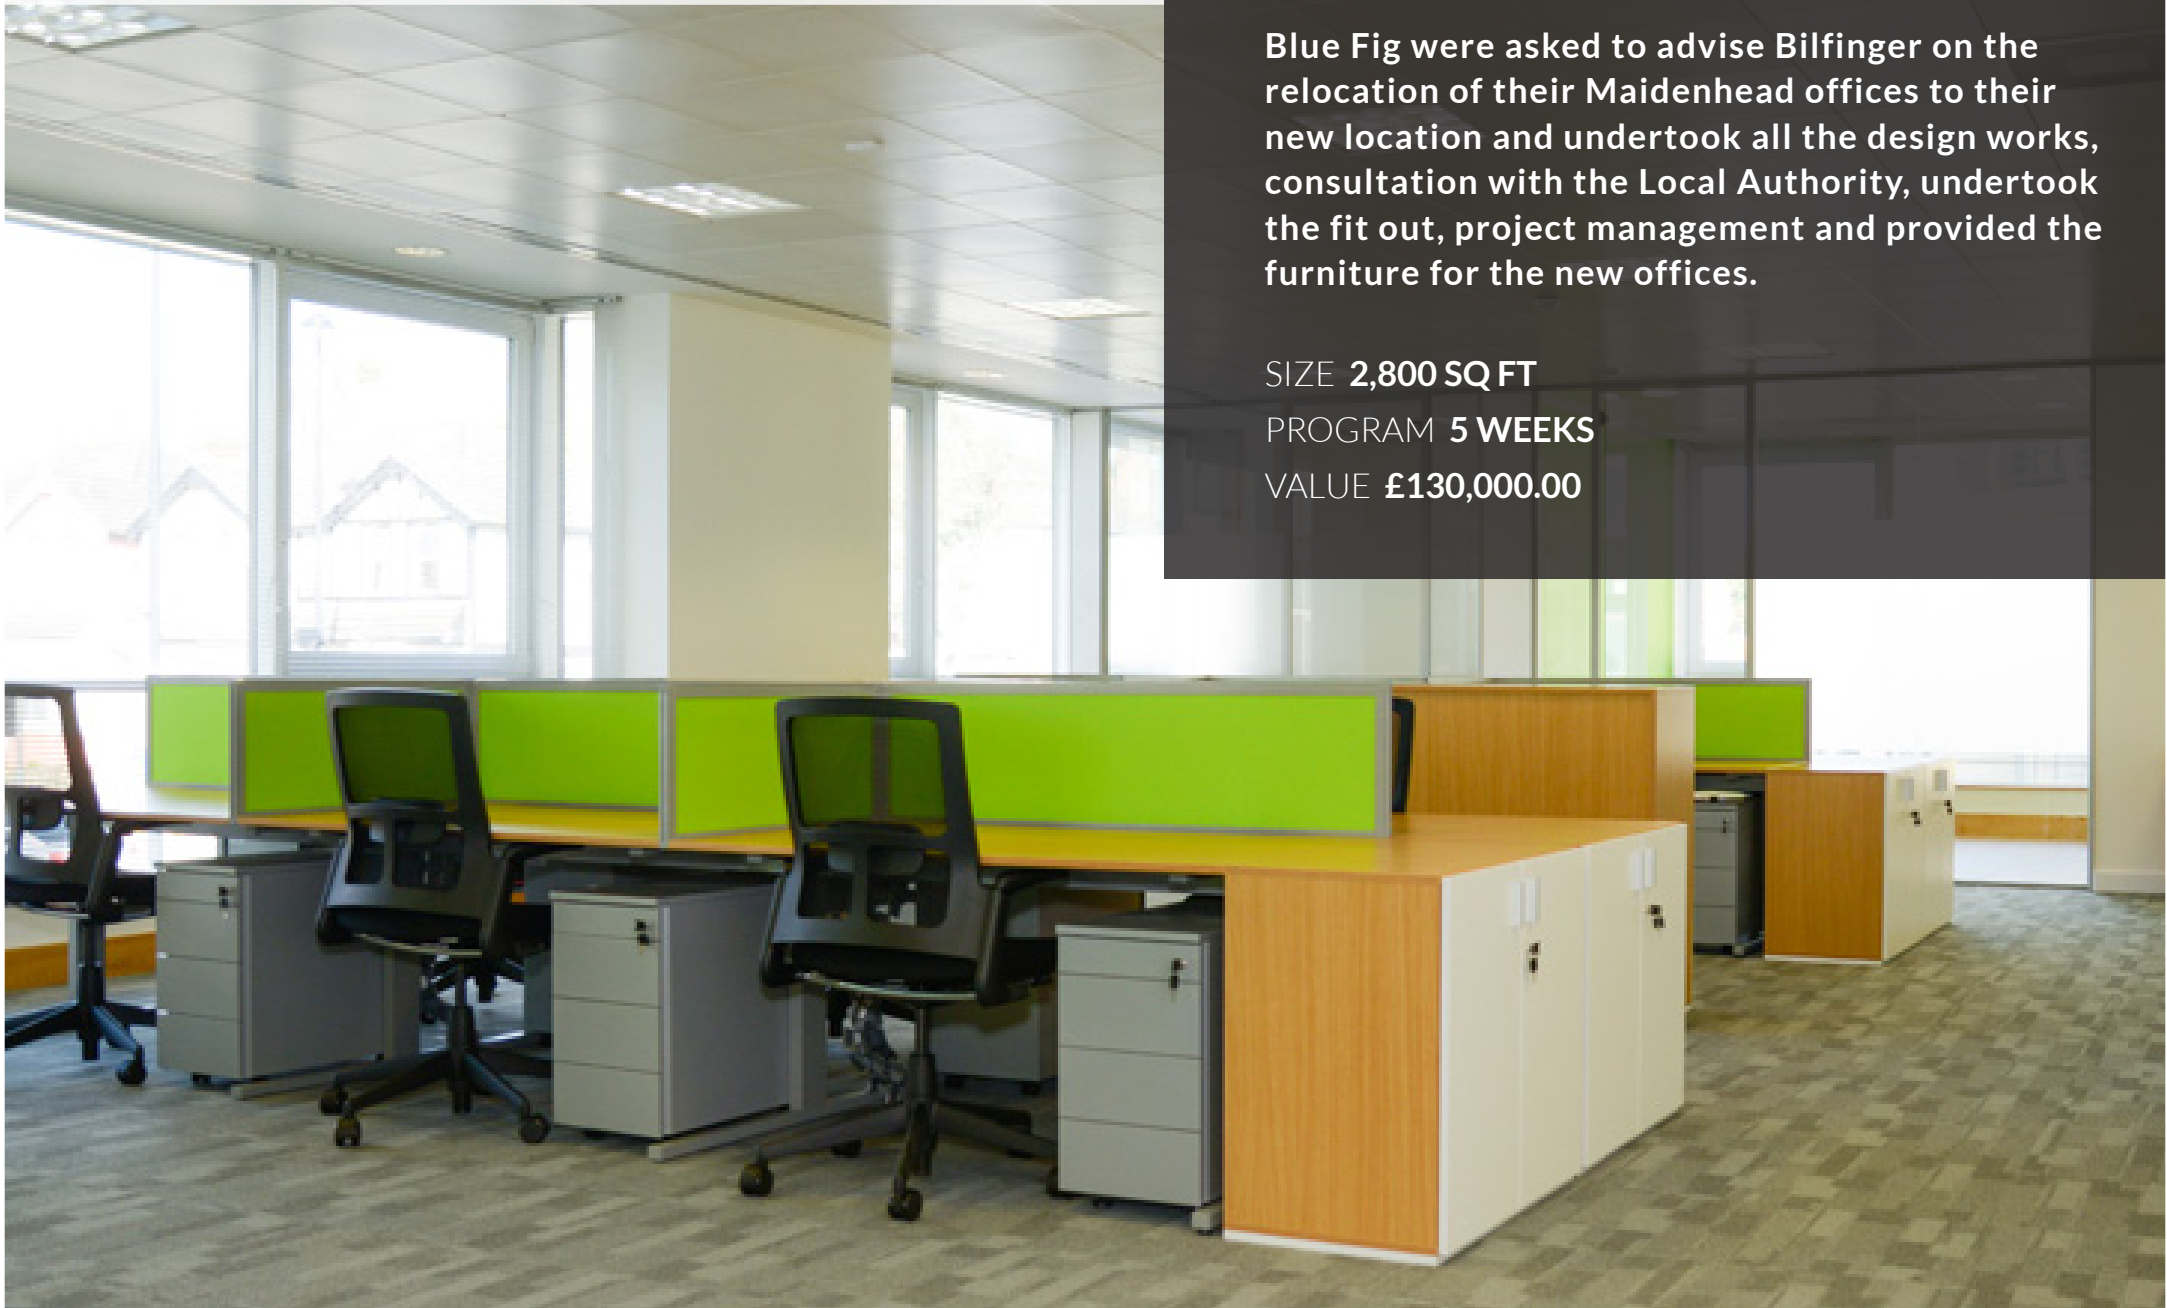

who we've done it for

Bilfinger
Maidenhead, Berkshire

Blue Fig were asked to advise Bilfinger on the relocation of their Maidenhead offices to their new location and undertook all the design works, consultation with the Local Authority, undertook the fit out, project management and provided the furniture for the new offices.

SIZE **2,800 SQ FT**

PROGRAM **5 WEEKS**

VALUE **£130,000.00**