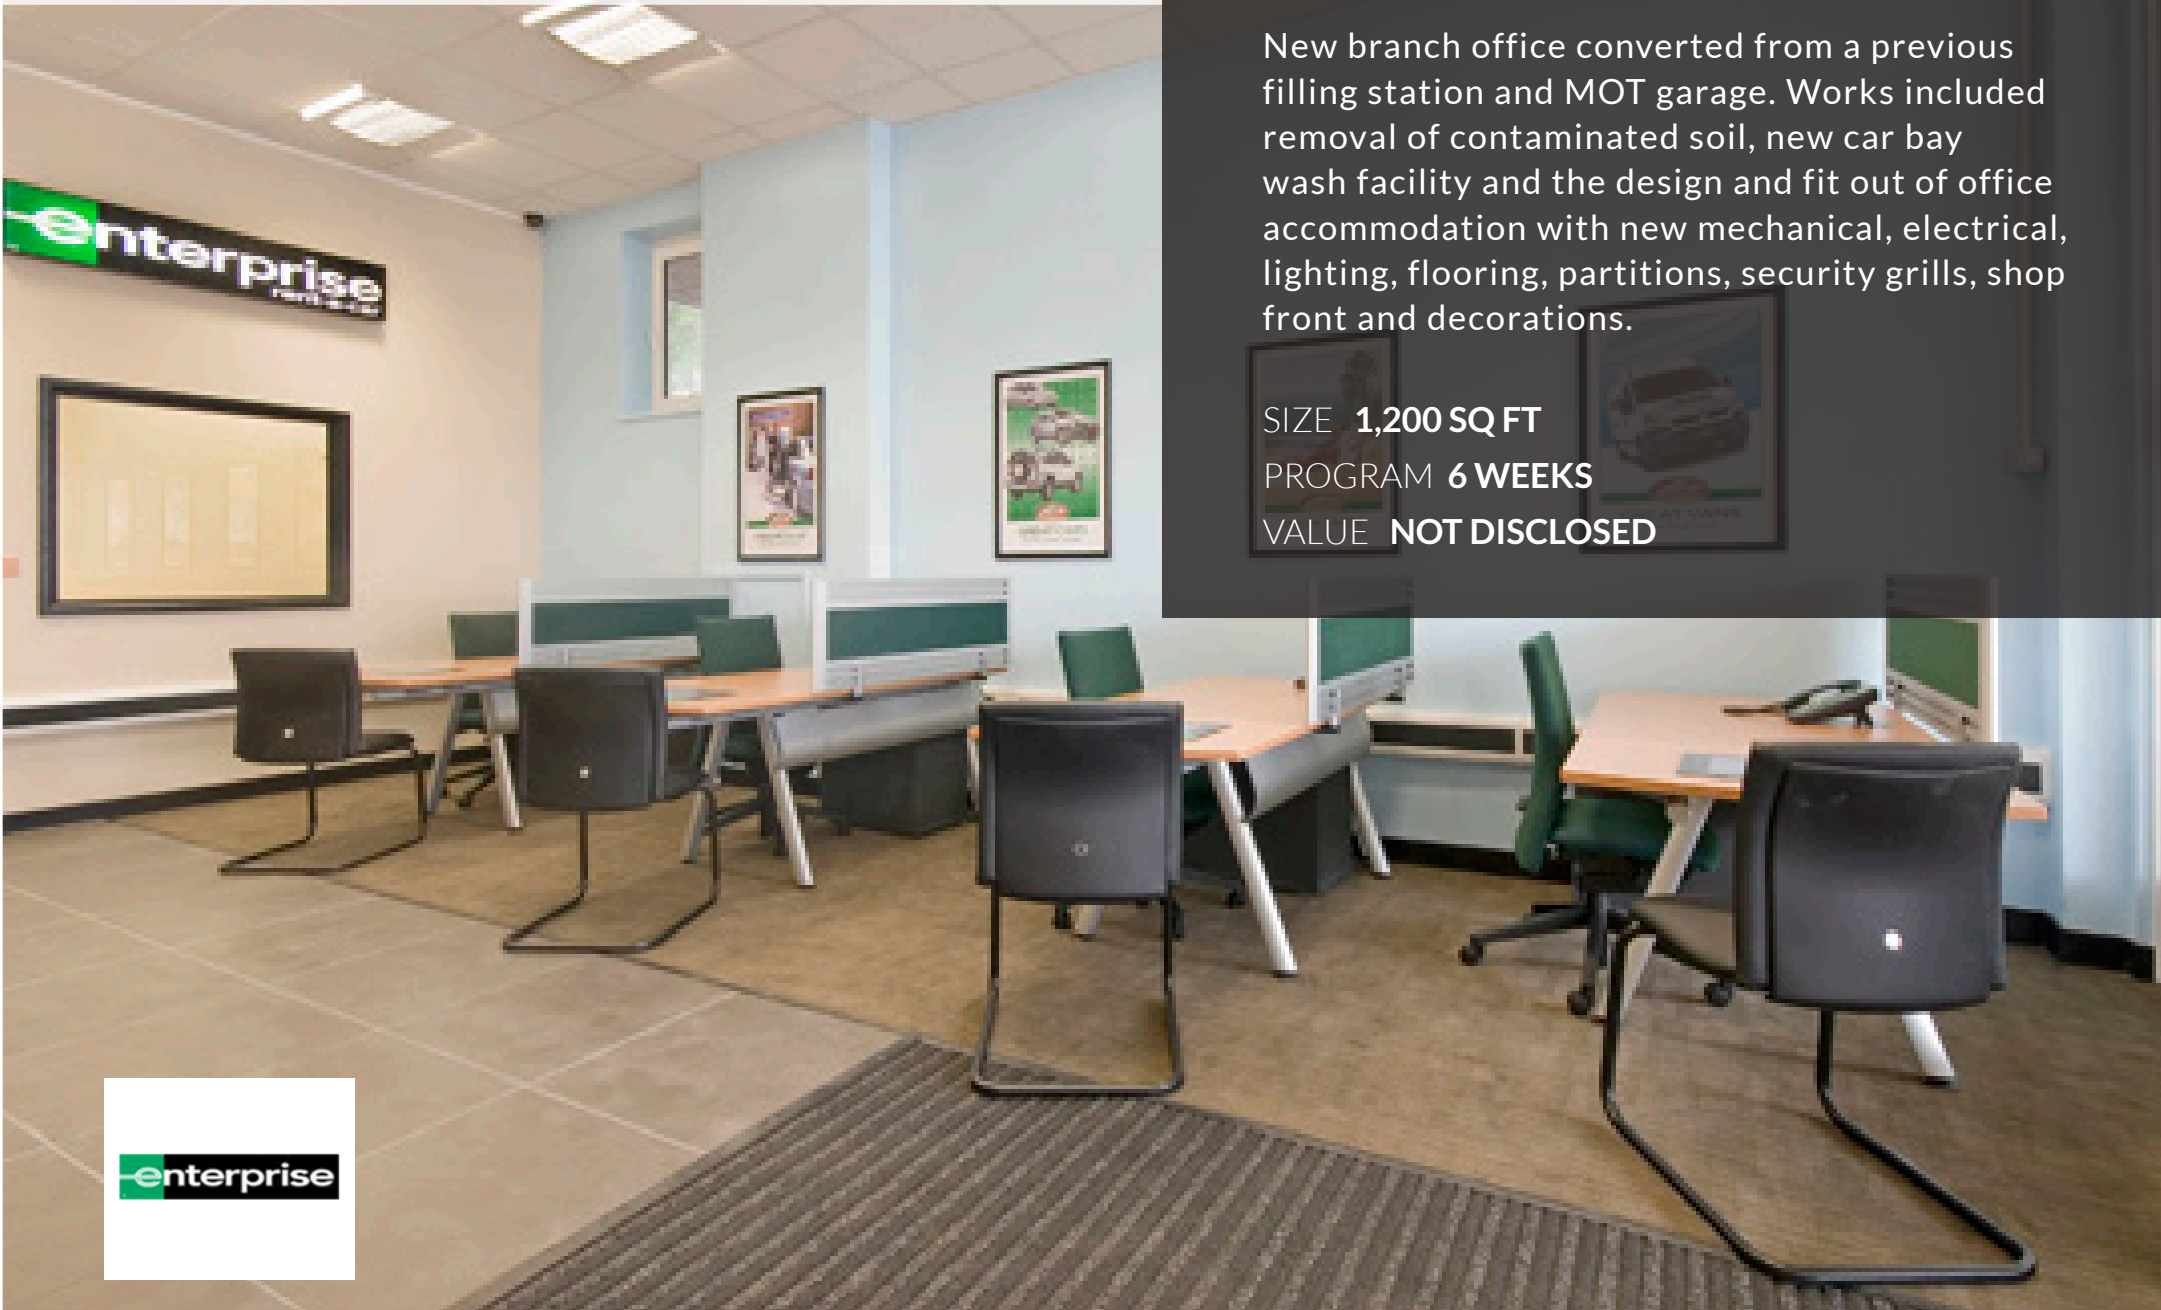

who we've done it for

Enterprise Rent-a-Car

Hanworth, Middlesex page 2

New branch office converted from a previous filling station and MOT garage. Works included removal of contaminated soil, new car bay wash facility and the design and fit out of office accommodation with new mechanical, electrical, lighting, flooring, partitions, security grills, shop front and decorations.

SIZE **1,200 SQ FT**

PROGRAM **6 WEEKS**

VALUE **NOT DISCLOSED**

enterprise